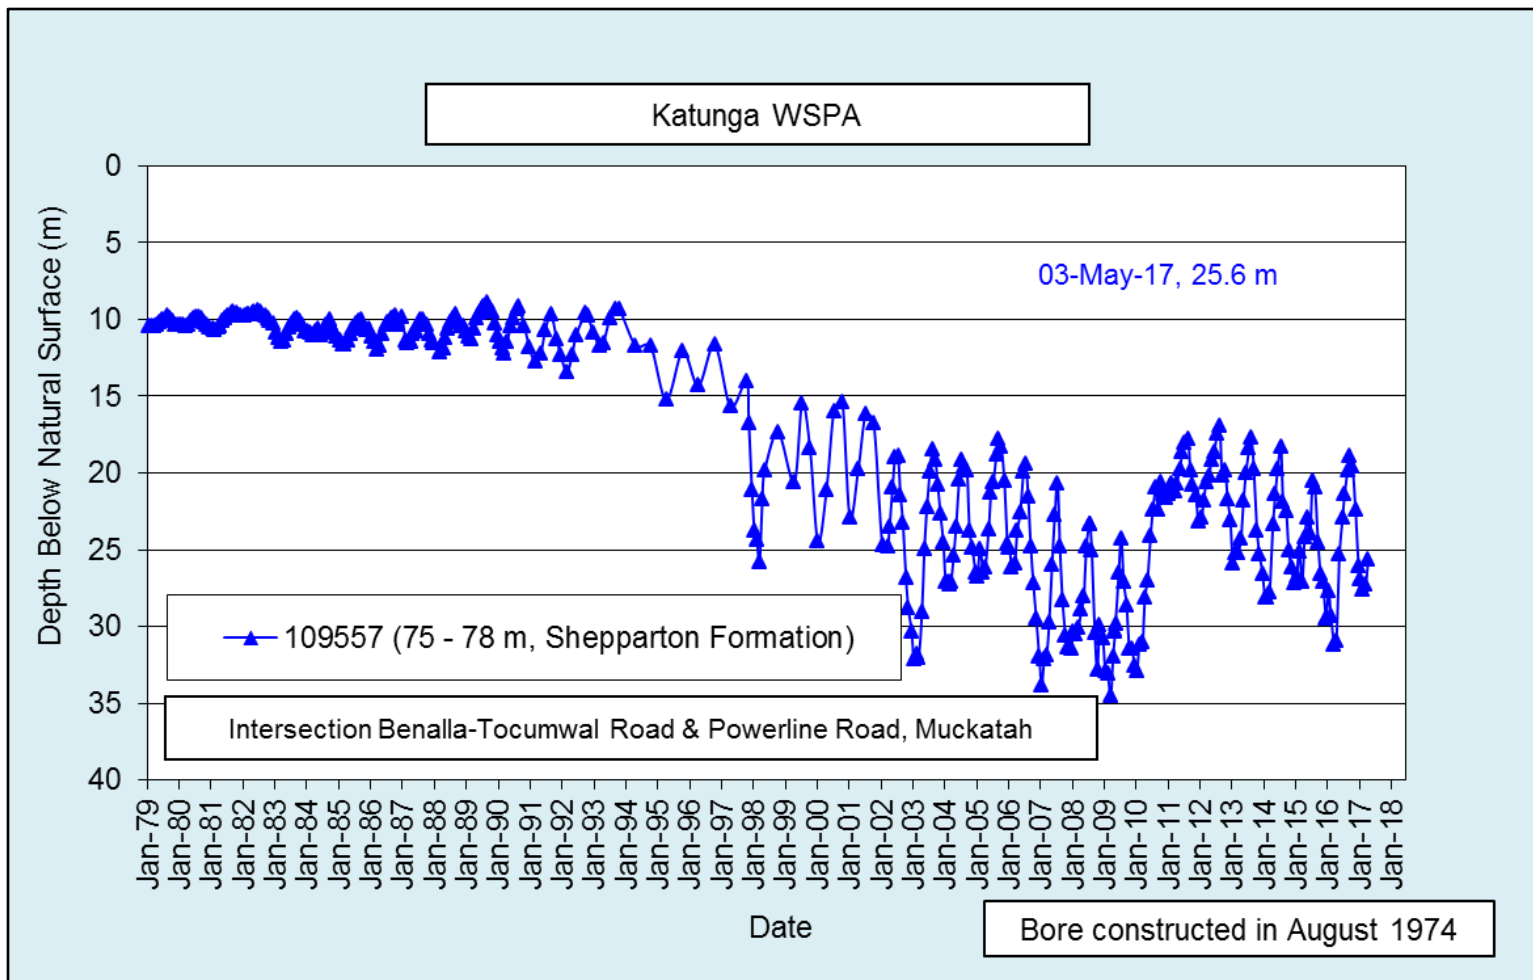

# Katunga WSPA

The graphs display levels from the Water Measurement Information System <http://data.water.vic.gov.au>

Hydrographs on the following pages are provided for key monitoring bores only

# Zone 1062

# Zone 1063