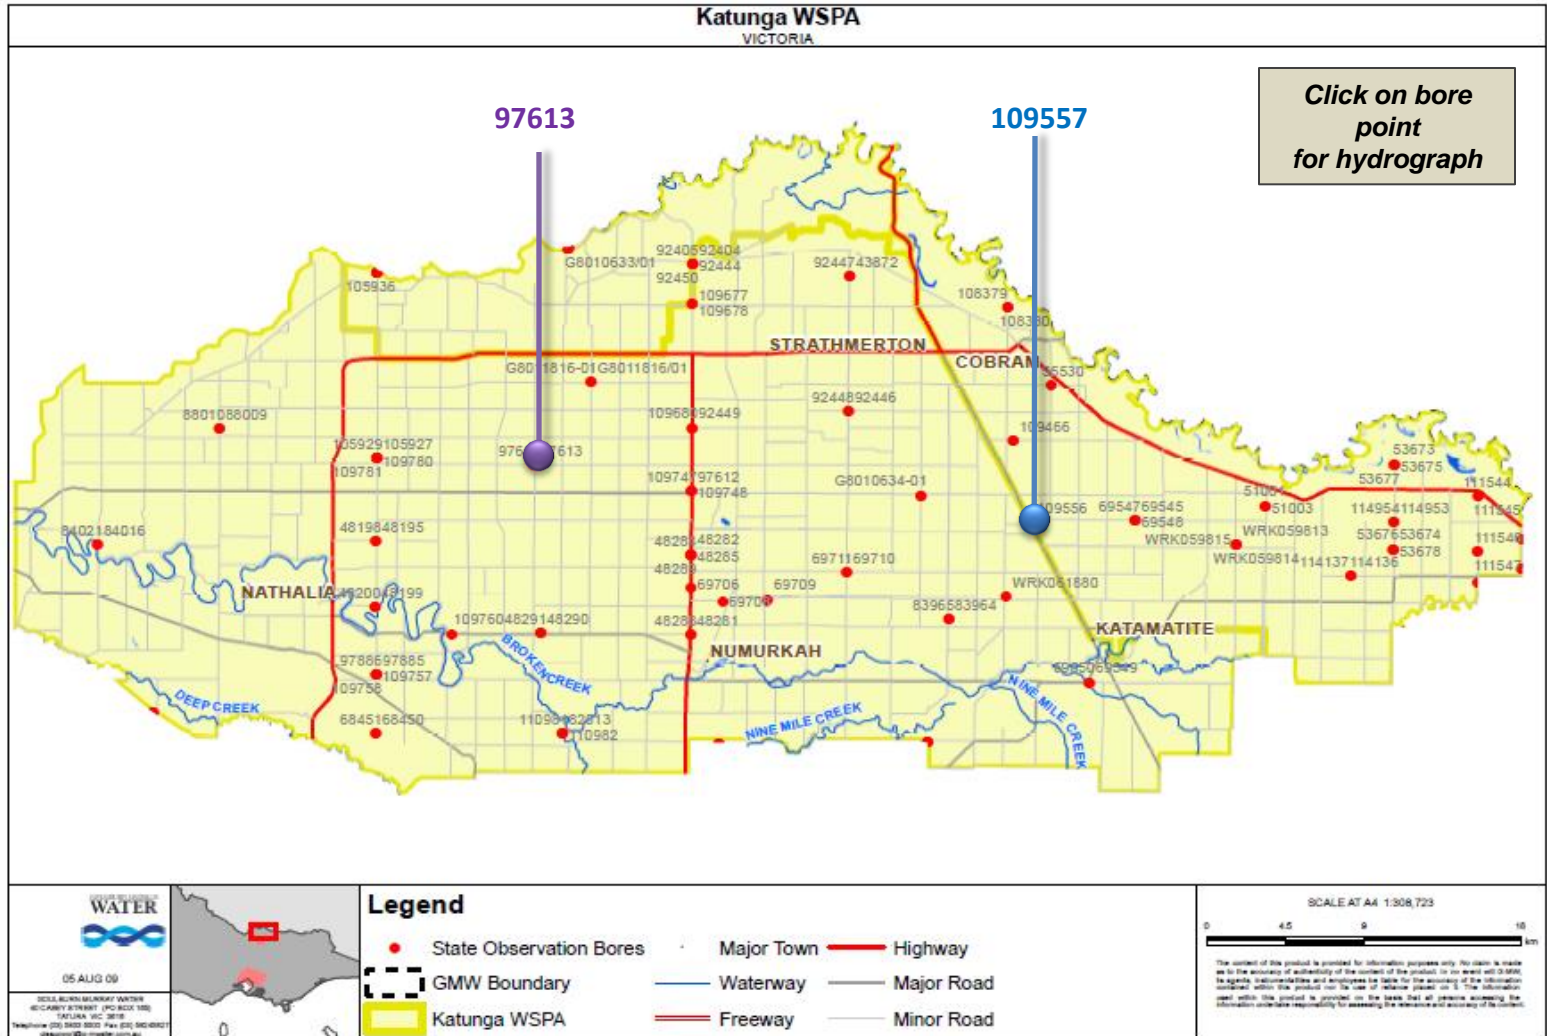

# Katunga WSPA

The graphs display levels from the Water Measurement Information System <http://data.water.vic.gov.au>

Hydrographs on the following pages are provided for key monitoring bores only

# Zone 1062

# Zone 1063